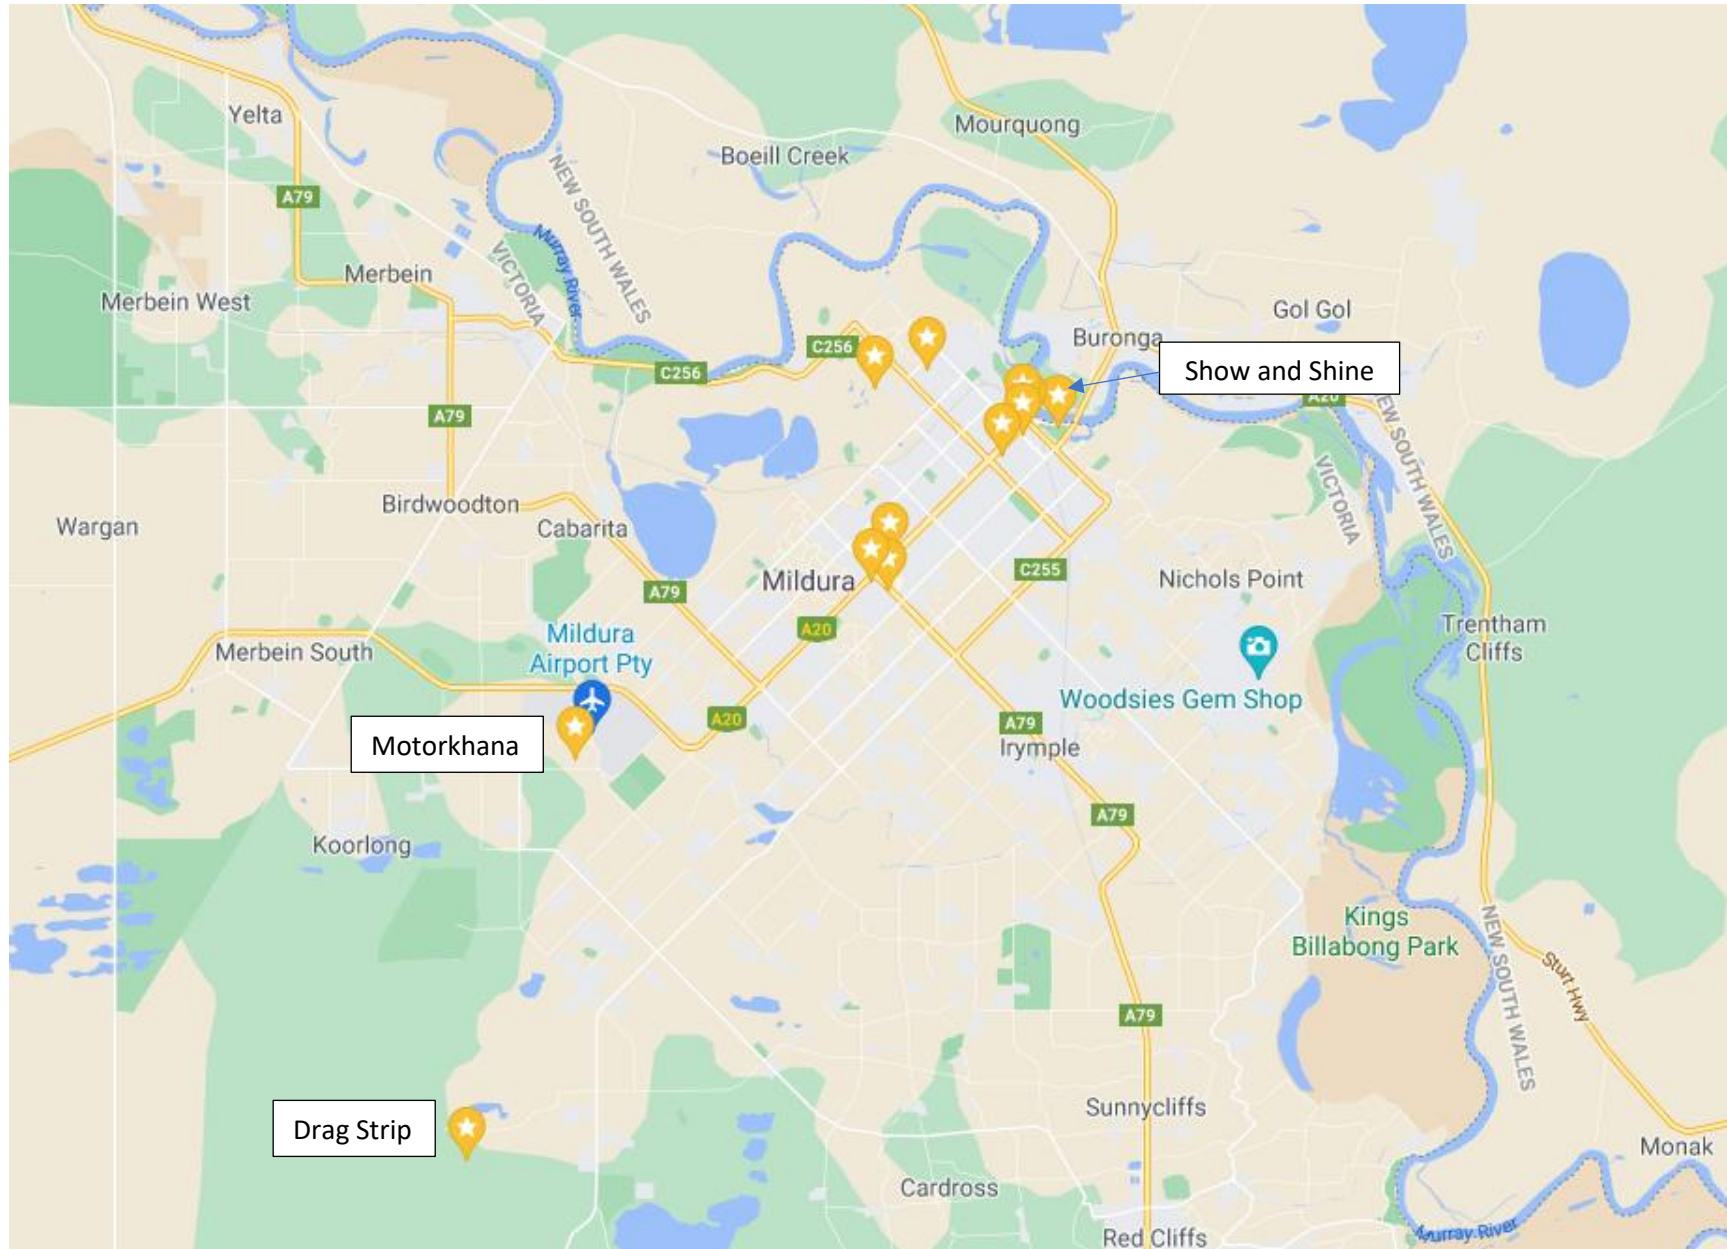

# Map of Australia – Showing the location of Mildura, Victoria.

# Map of Mildura Environs – showing locations of key HTA Reunion 2021 Events

Locations of some of the identified accommodation options.

# Motorkhana Event Facility Layout.

## HTA Reunion 2021 – Show and Shine Location – Aerial View